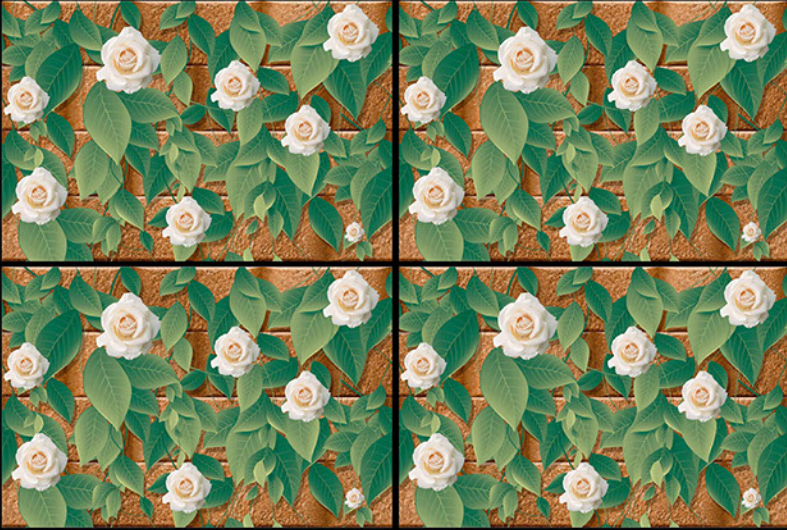

Glossy Surface

Waterproof

27123 G HL1 (Punch)