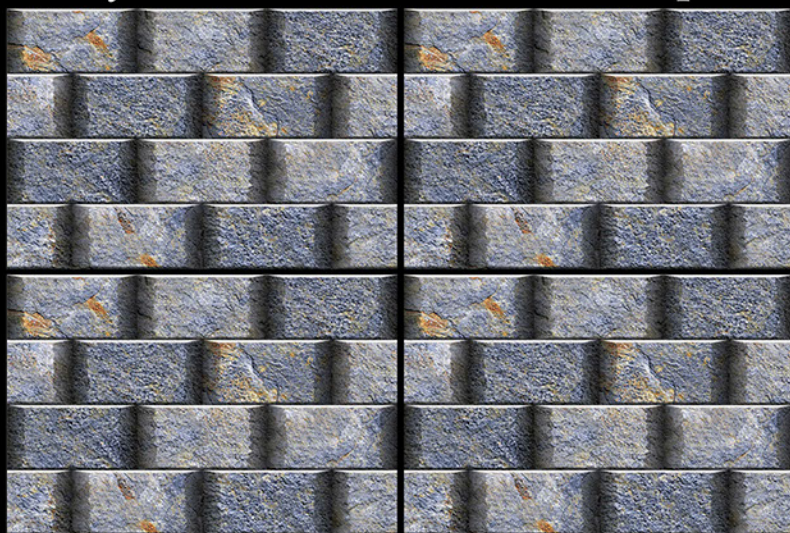

Glossy Surface

Waterproof

27120 G (Punch)